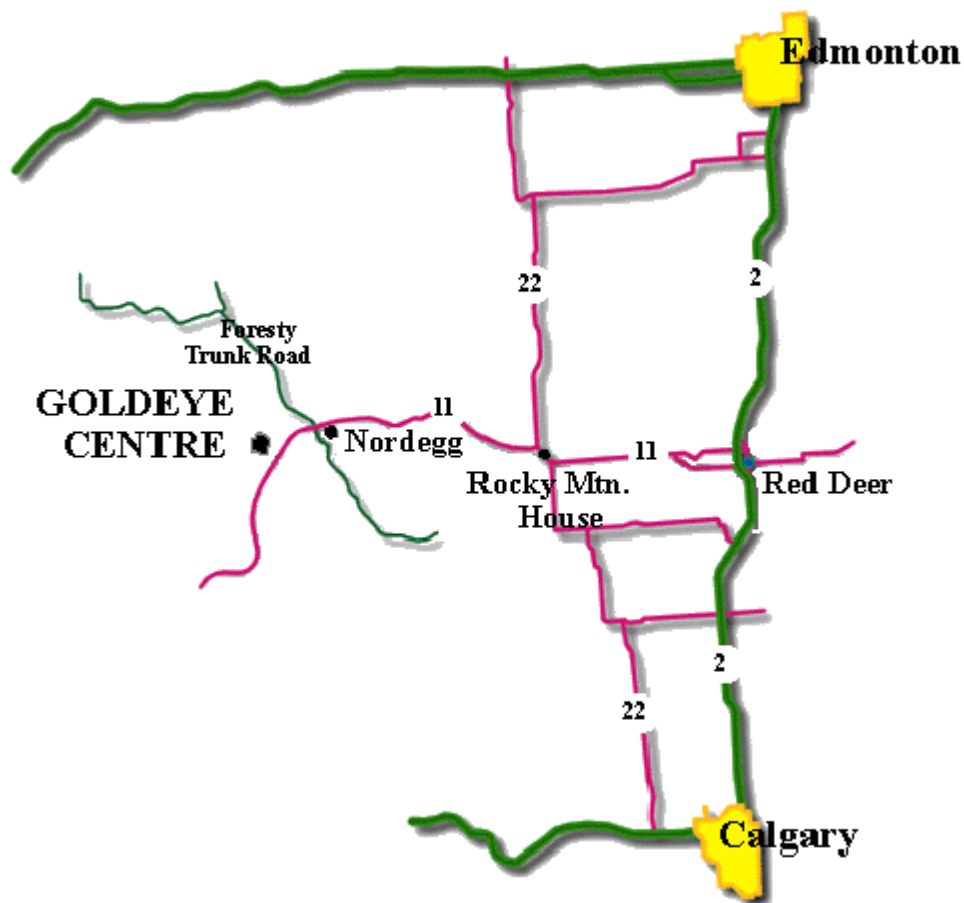

MAP TO GOLDEYE CENTRE

Goldeye Centre is 100 km west of Rocky Mountain House on Highway #11 (8.5 km west of Nordegg). The Centre is 1.5 km north of Highway #11. Watch for signs along the highway indicating the Goldeye Lake Campground on the right hand side.